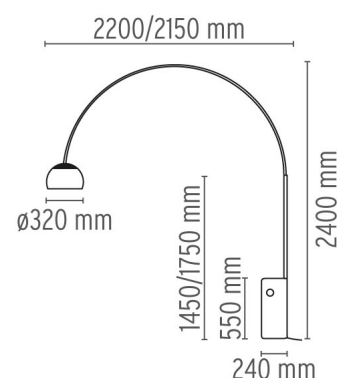

ARCO LED

Mounting	Floor
Lamps description	1 MULTICHIP LED - 2700K - 1150lm - CRI93 - 18W
Environment	Indoor
Finish	Marble
Technical description	Floor lamp providing direct light. White Carrara marble base. Satin-finish stainless steel telescopic stem. Pressed, polished and zapon-varnished aluminum swiveling and height-adjustable reflector.

ELECTRICAL

Emergency	Without
Voltage (V)	100-240V/24V

PHYSICAL

Supply	Power cord
Cord length(mm)	2700
Construction material	Aluminum, Marble
Weight (kg)	63.8

Arco LED

designed by Achille & Pier Giacomo Castiglioni

Floor lamp providing direct light

● F0303000 Marble

DIMENSIONS

CERTIFICATIONS

IP
20

Arco LED . Lamps

MULTICHIP LED

Lamp Watt:
18W W