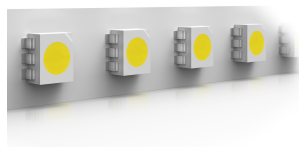

ARCO LED

Mounting	Floor
Lamps description	1 MULTICHIP LED - 2700K - 1150lm - CRI93 - 18W
Environment	Indoor
Finish	Marble
Technical description	Floor lamp providing direct light. White Carrara marble base. Satin-finish stainless steel telescopic stem. Pressed, polished and zapon-varnished aluminum swiveling and height-adjustable reflector.

ELECTRICAL

Emergency	Without
Voltage (V)	100-240V/24V

PHYSICAL

Supply	Power cord
Cord length(mm)	2700
Construction material	Aluminum, Marble
Weight (kg)	63.8

Arco LED

designed by Achille & Pier Giacomo Castiglioni

Floor lamp providing direct light

● F0303000 Marble

DIMENSIONS

CERTIFICATIONS

IP
20

Arco LED . Lamps

MULTICHIP LED

Lamp Watt:
18W W

Lamp category:
LED

Color temperature (K):
2700 °K

Lamp type:
MULTICHIP LED

Arco LED

designed by Achille & Pier Giacomo Castiglioni

Floor lamp providing direct light

● F0303000 Marble

DIMENSIONS