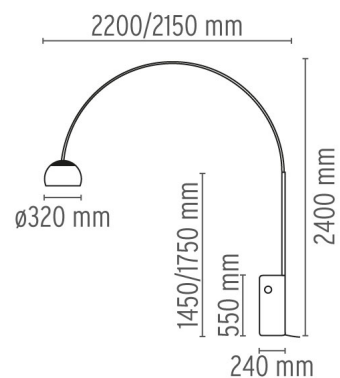

DIMENSIONS

CERTIFICATIONS