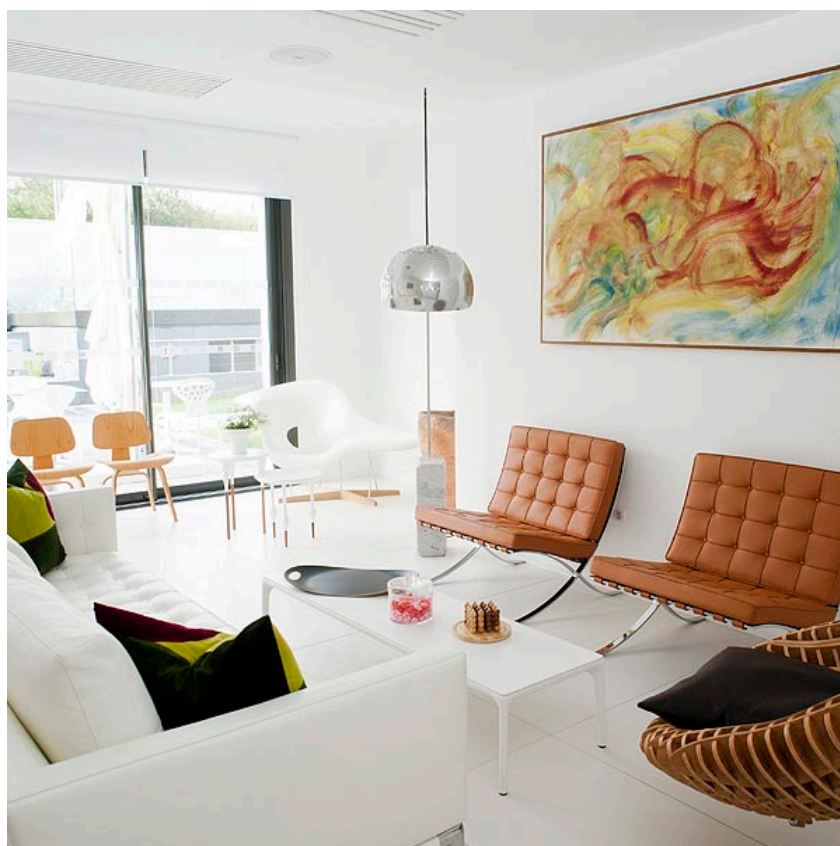

ARCO LED

Mounting	Floor
Lamps description	1 MULTICHIP LED - 2700K - 1150lm - CRI93 - 18W
Environment	Indoor
Finish	Marble
Technical description	Floor lamp providing direct light. White Carrara marble base. Satin-finish stainless steel telescopic stem. Pressed, polished and zapon-varnished aluminum swiveling and height-adjustable reflector.

ELECTRICAL

Emergency	Without
Voltage (V)	100-240V/24V

PHYSICAL

Supply	Power cord
Cord length(mm)	2700
Construction material	Aluminum, Marble
Weight (kg)	63.8

Arco LED

designed by Achille & Pier Giacomo Castiglioni

Lamp category:
LED

Color temperature (K):
2700 °K

Lamp type:
MULTICHIP LED

Arco LED

designed by Achille & Pier Giacomo Castiglioni

Floor lamp providing direct light

● F0303000 Marble

DIMENSIONS