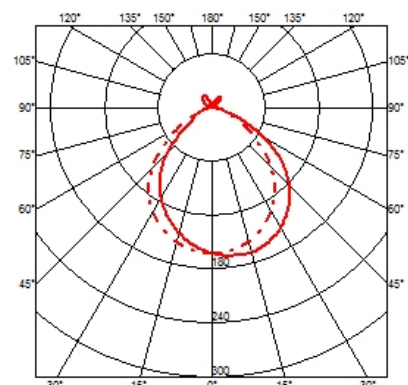

Floor lamp providing direct light

● F0303000 Marble

DIMENSIONS

CERTIFICATIONS

IP
20

Arco LED . Lamps

MULTICHIP LED

Lamp Watt:
18W W